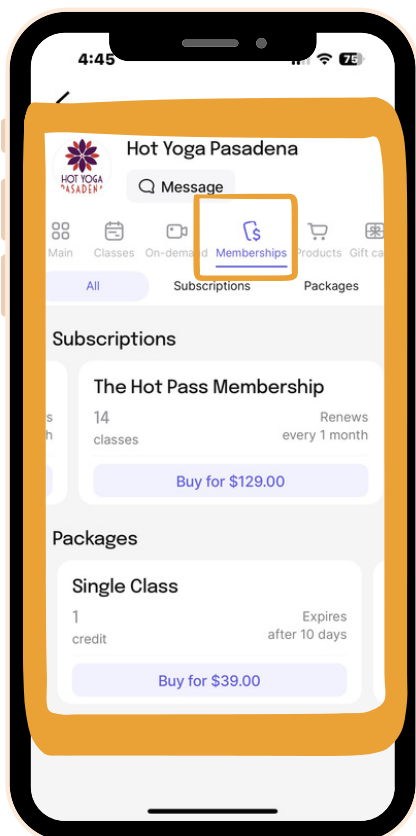

Buy Classes

You can either purchase a new package while registering for class. *(If you have a package, text us for help. You may also need to make sure you are signed in correctly and with the email you signed up with)*

On Demand

or

While your membership is active you can enjoy our full HYP TV library, especially if you are travelling

You can also go to the **Memberships tab** and choose “subscriptions” (memberships) or “packages” Singles or class cards.