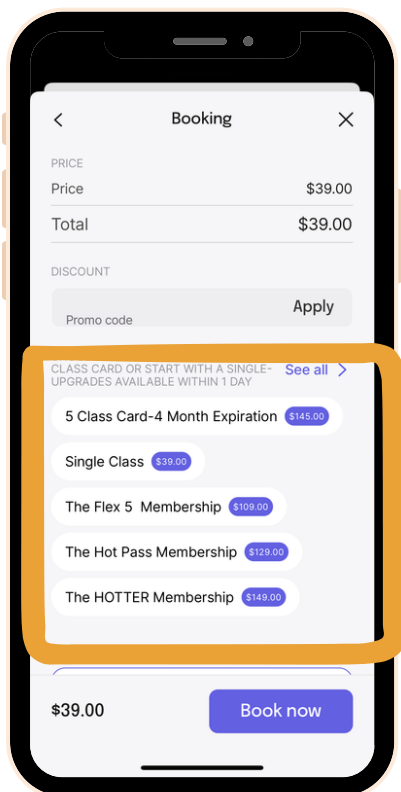

Buy Classes

You can either purchase a new package while registering for class. *(If you have a package, text us for help. You may also need to make sure you are signed in correctly and with the email you signed up with)*

On Demand

or

While your membership is active you can enjoy our full HYP TV library, especially if you are travelling

You can also go to the **Memberships tab** and choose “subscriptions” (memberships) or “packages” Singles or class cards.